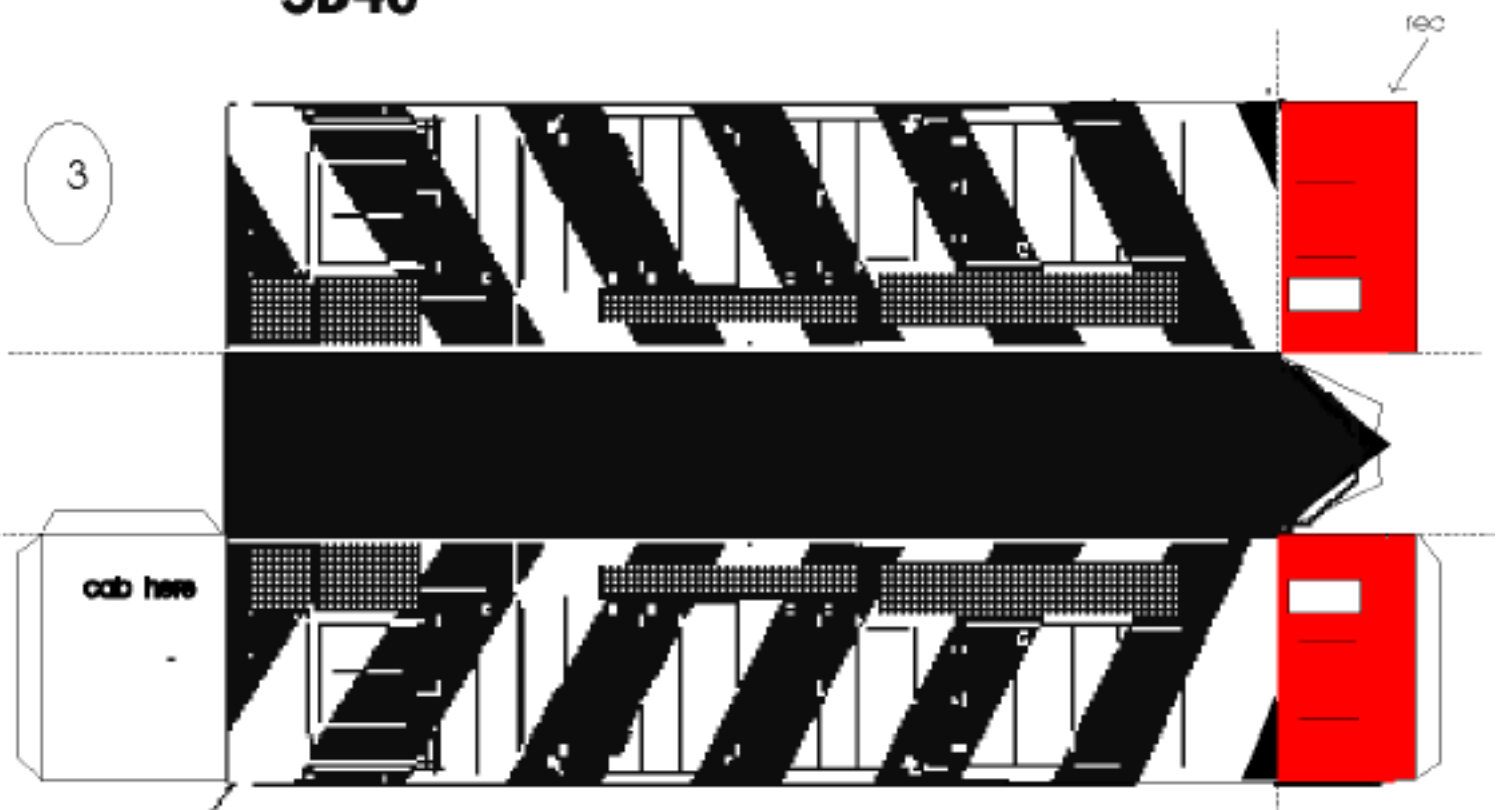

SD40

hood
for SD 40-2W version

cab roof