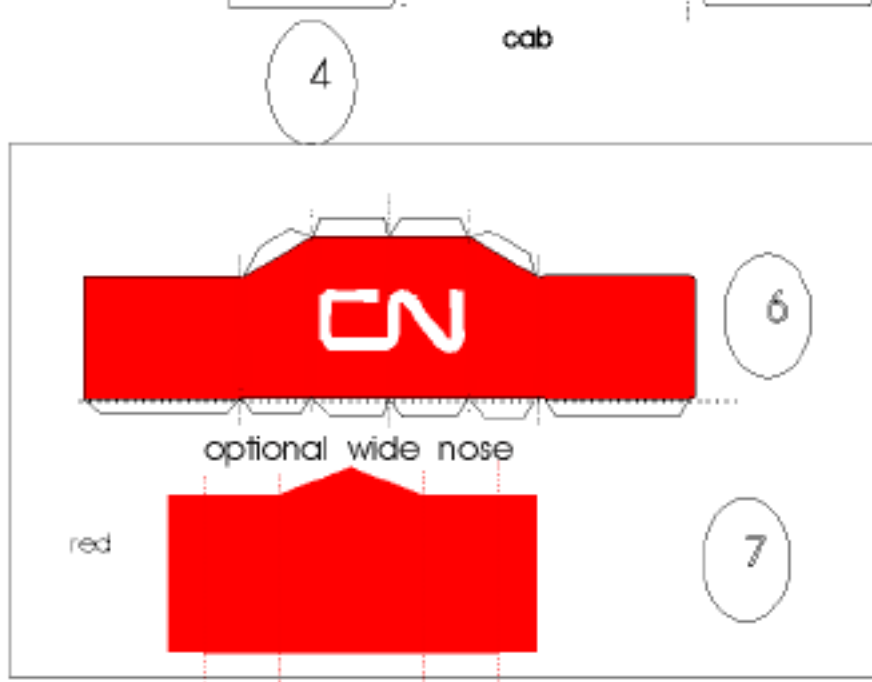

SD40

hood
for SD 40-2W version

cab roof