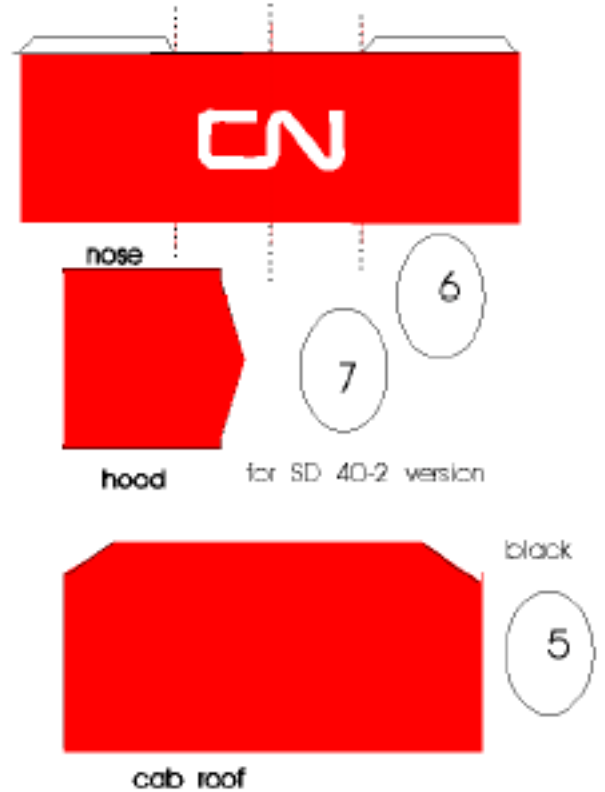

SD40

hood
for SD 40-2W version

cab roof